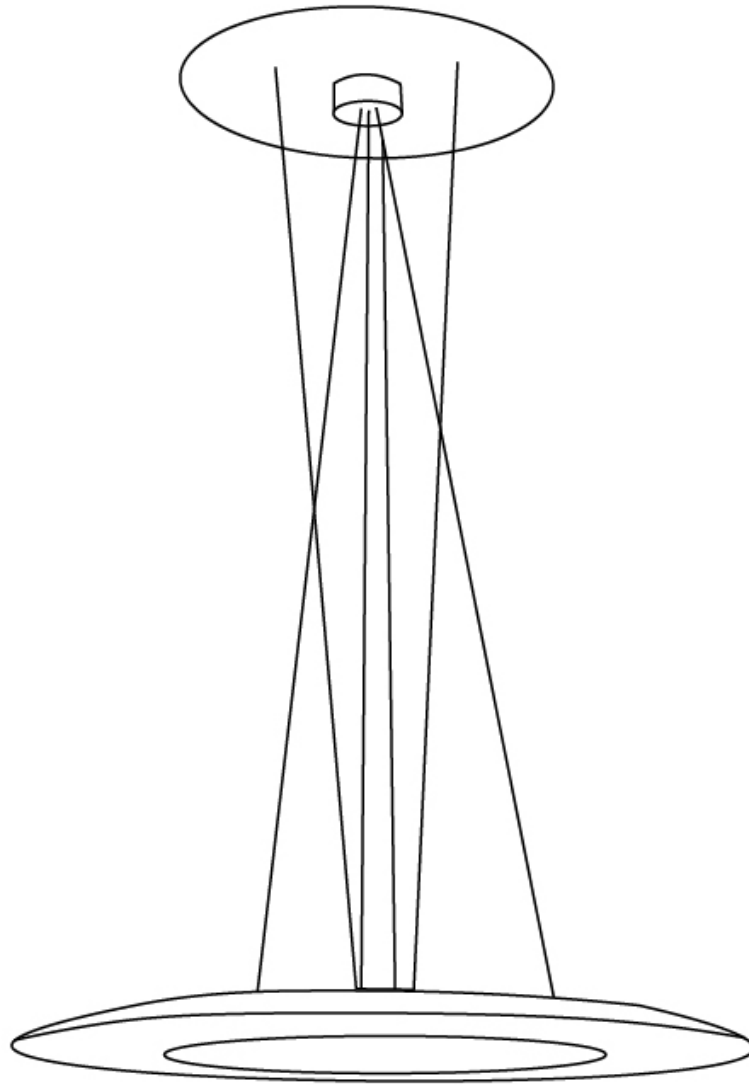

GENERAL

Series: Lady B
 Partner: Icone
 Division: Design
 Installation: Suspension
 Product Type: Pendant
 Mounting Location: Ceiling
 Light Distribution: Direct

PHYSICAL

Shape: Round
 Diameter (mm): 800
 Diameter (in): 31 1/2
 Height (mm): 36
 Height (in): 1 7/16
 Max. Overall Height (mm): 1500
 Max. Overall Height (in): 59 1/16
 Fixture Finish: WHI / BLK
 Fixture Material: Aluminum

LADY B SUSPENSION

D41051-

PROJECT

TYPE

SPECIFIER

QUANTITY

DATE

D

GENERAL

Series: Lady B
 Partner: Icone
 Division: Design
 Installation: Suspension
 Product Type: Pendant
 Mounting Location: Ceiling
 Light Distribution: Direct

PHYSICAL

Shape: Round
 Diameter (mm): 585
 Diameter (in): 23 1/16
 Height (mm): 36
 Height (in): 1 7/16
 Max. Overall Height (mm): 1500
 Max. Overall Height (in): 59 1/16
 Fixture Finish: WHI / BLK
 Fixture Material: Aluminum