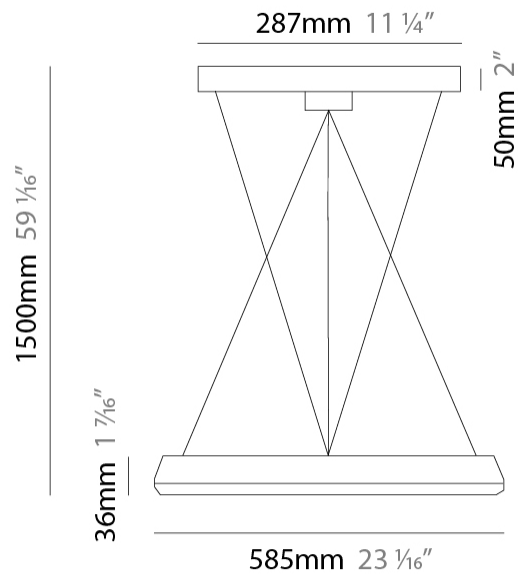

PROJECT
TYPE
SPECIFIER
QUANTITY
DATE

LADY B SUSPENSION

D41052-

base number   Finish
Options

1. To build a product code in our configurator select the specify button on the base model # product page
2. To build a manual product code on this datasheet choose from the options listed below in blue font and add the suffix to the base model #

GENERAL

Series: Lady B
Partner: Icone
Division: Design
Installation: Suspension
Product Type: Pendant
Mounting Location: Ceiling
Light Distribution: Direct

PHYSICAL

Shape: Round
Diameter (mm): 585
Diameter (in): 23 1/16
Height (mm): 36
Height (in): 1 7/16
Max. Overall Height (mm): 1500
Max. Overall Height (in): 59 1/16
Fixture Finish: WHI / BLK
Fixture Material: Aluminum

ELECTRICAL

Lamp Type: LED
Input Wattage (W): 51.4
Total Output Wattage (W): 44.8
Dimming: Non-Dimmable / 0-10V Dimming
Driver Included: Yes
Driver Location: Integrated
Driver Type: Constant Voltage - Universal
Driver Class: Class 2
Input Voltage (V): 120 - 277
Output Voltage (V): 24

LED

Color Temperature (°K): 2700 / 3000
Nominal Lumen (lm): 4500
CRI: >90 CRI
Lamp Life (hrs): 50000

OPTICAL

RATINGS AND CERTIFICATIONS

Certified By: Certified for North American Standards
IP rating: IP20