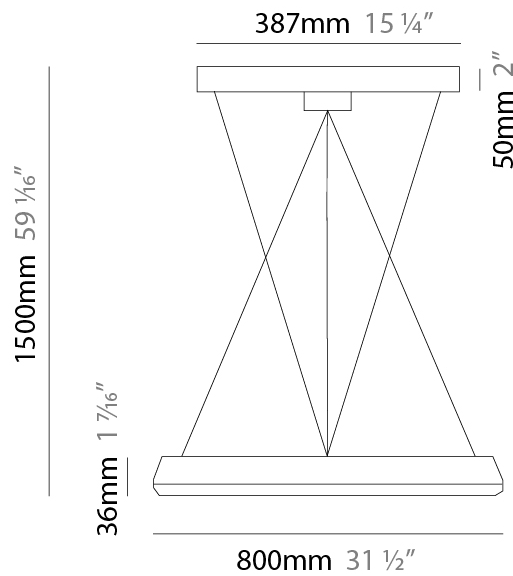

GENERAL

Series: Lady B
 Partner: Icone
 Division: Design
 Installation: Suspension
 Product Type: Pendant
 Mounting Location: Ceiling
 Light Distribution: Direct

PHYSICAL

Shape: Round
 Diameter (mm): 800
 Diameter (in): 31 1/2
 Height (mm): 36
 Height (in): 1 7/16
 Max. Overall Height (mm): 1500
 Max. Overall Height (in): 59 1/16
 Fixture Finish: WHI / BLK
 Fixture Material: Aluminum

LED

Color Temperature (°K): 2700 / 3000
 Nominal Lumen (lm): 9000
 CRI: >90 CRI
 Lamp Life (hrs): 50000

OPTICAL

RATINGS AND CERTIFICATIONS

Certified By: Certified for North American Standards
 IP rating: IP20

GENERAL

Series: Lady B
 Partner: Icone
 Division: Design
 Installation: Suspension
 Product Type: Pendant
 Mounting Location: Ceiling
 Light Distribution: Direct

PHYSICAL

Shape: Round
 Diameter (mm): 585
 Diameter (in): 23 1/16
 Height (mm): 36
 Height (in): 1 7/16
 Max. Overall Height (mm): 1500
 Max. Overall Height (in): 59 1/16
 Fixture Finish: WHI / BLK
 Fixture Material: Aluminum